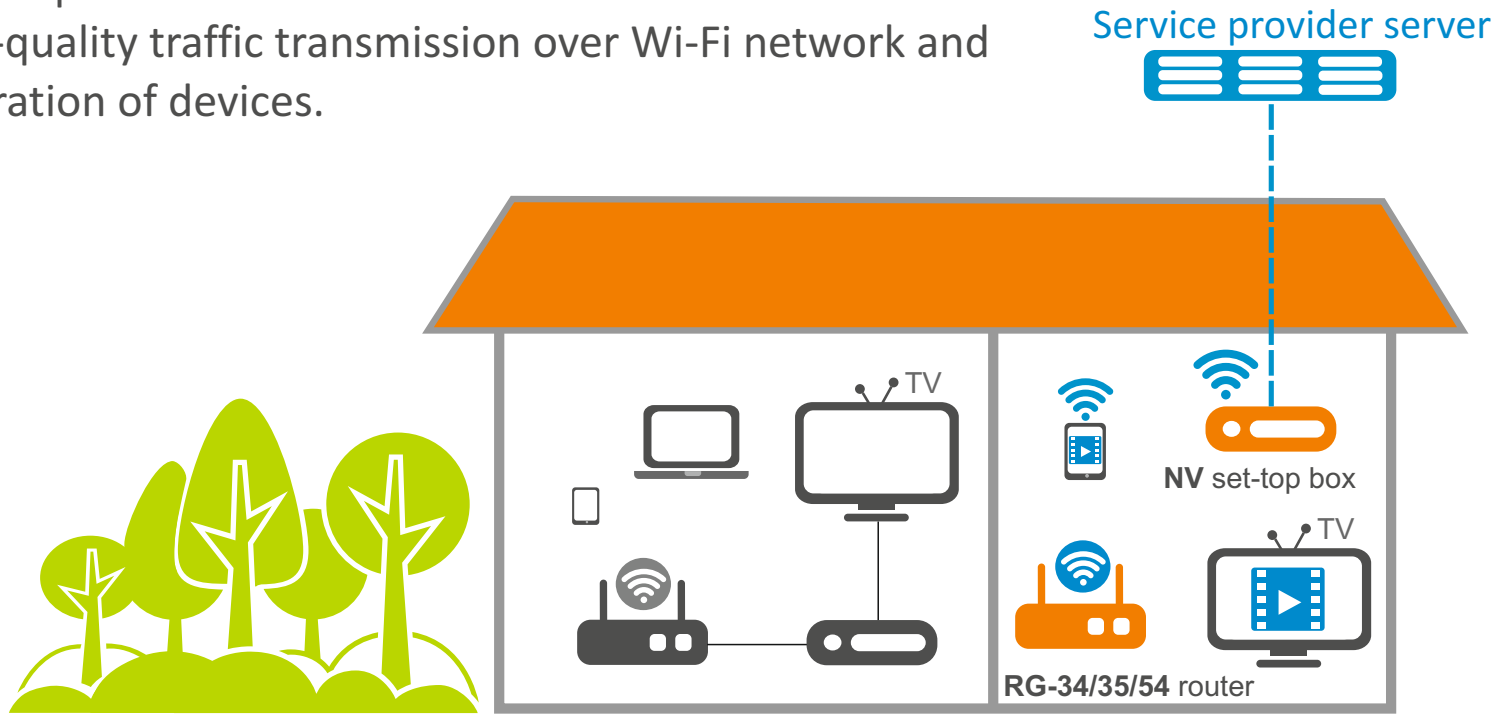

# Service quality

NV series set-top boxes combined with RG series home routers provide high-quality traffic transmission over Wi-Fi network and auto configuration of devices.

RG-34

RG-5421G-Wac

NTU-RG-1422G-Wac