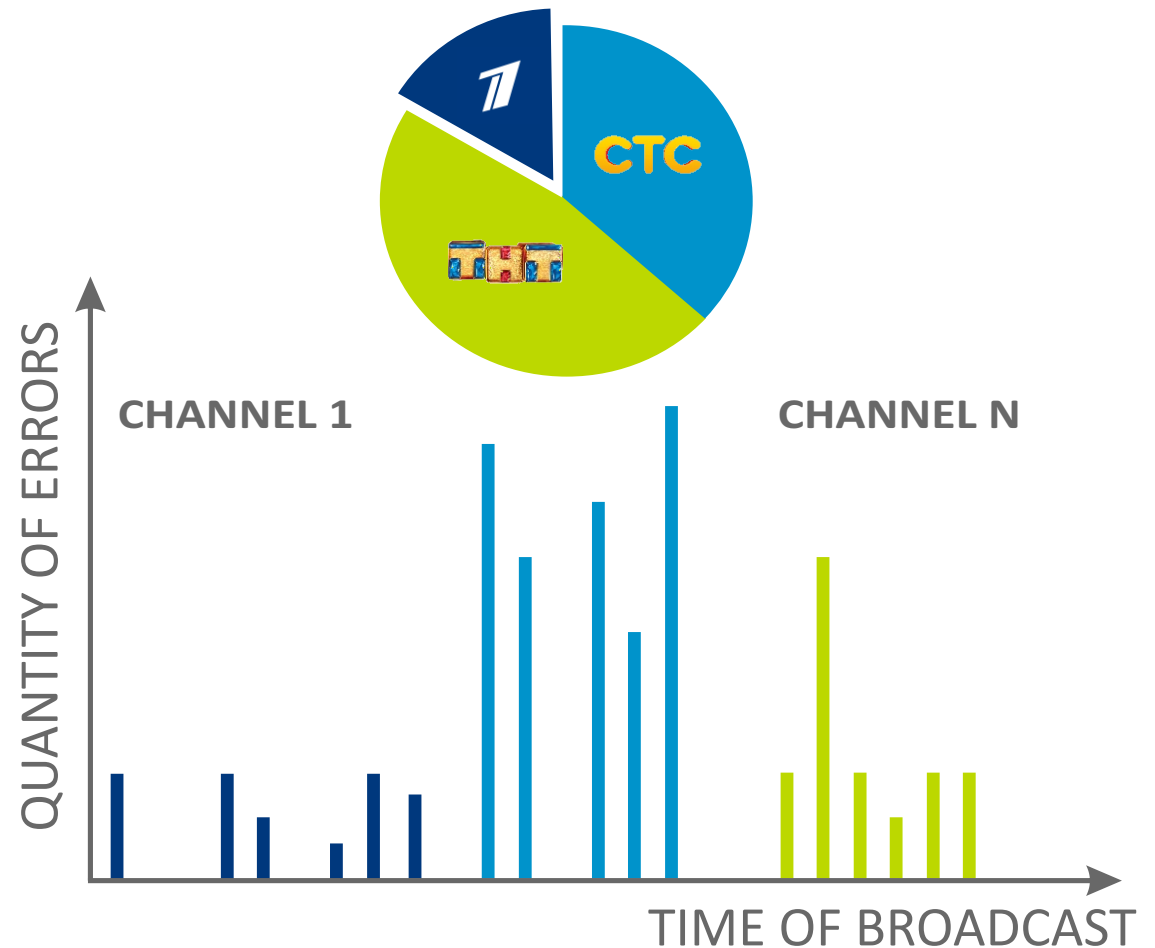

«Eltex.QMS» system allows real time control of content parameters and guaranteed delivery, so that service providers might reduce time and means spent on searching and fixing causes of service deterioration.

- Transport error counters
- Playback error counters
- Bandwidth statistics for HLS
- Common traffic
- Channel viewing statistics