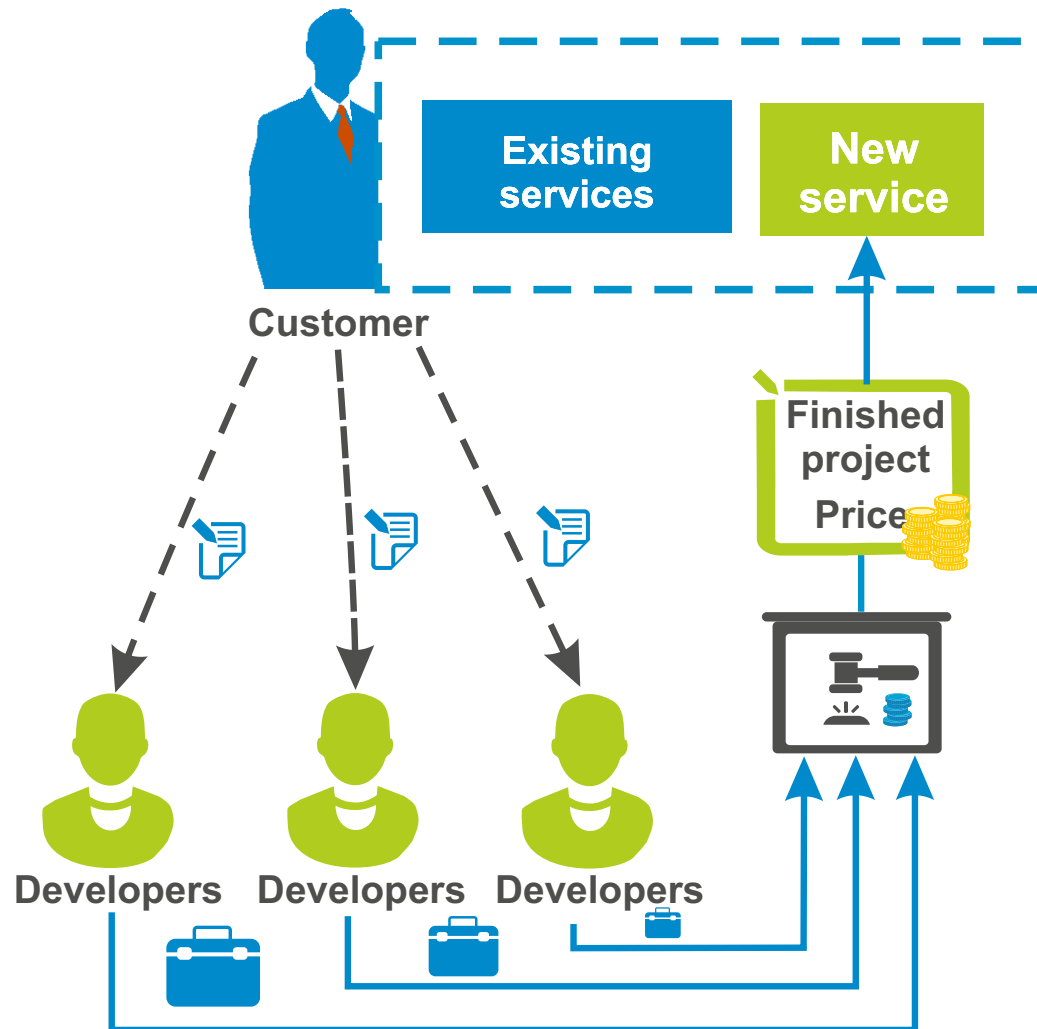

Why we choose Android

ADVANTAGES

- A large amount of development teams
- Open platform, API
- Advanced designing means
- Plenty of already **functioning** services, that can be adapted to STB
- **Compatibility** with various devices made by **different manufacturers**