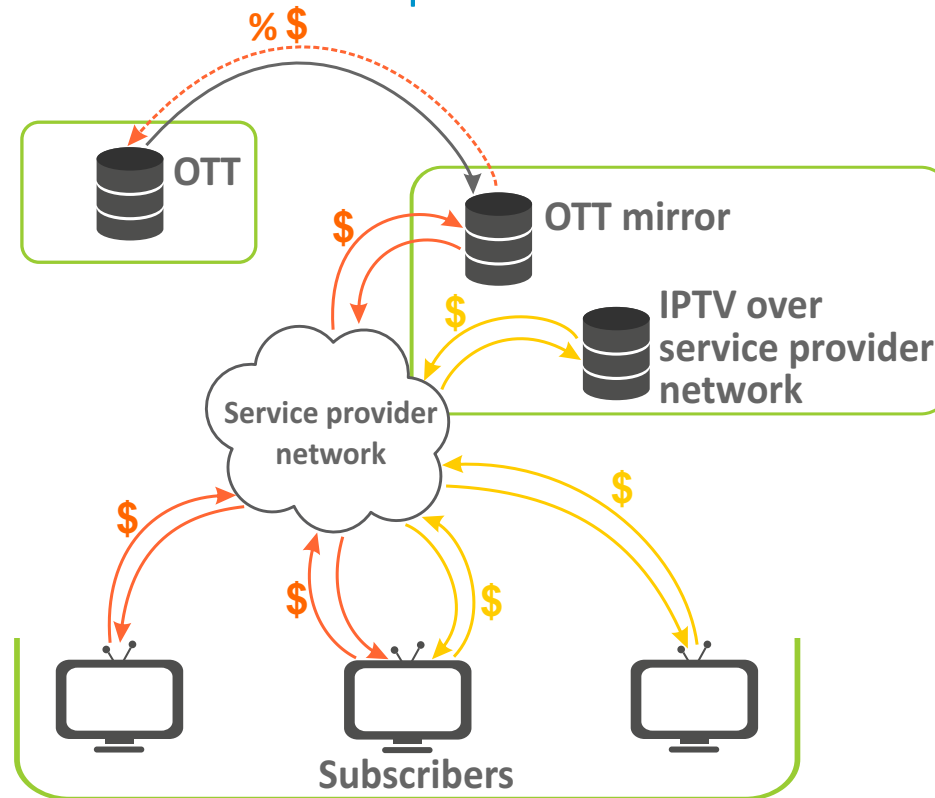

# IPTV service

The set-top boxes can interact with a service provider internal network as well as with OTT

## ELTEX. ACS - subscriber device management system

**ACS** (Auto configuration system) is a multifunctional software, that provides remote management of IPTV set-top boxes and other devices via TR-069 specification.