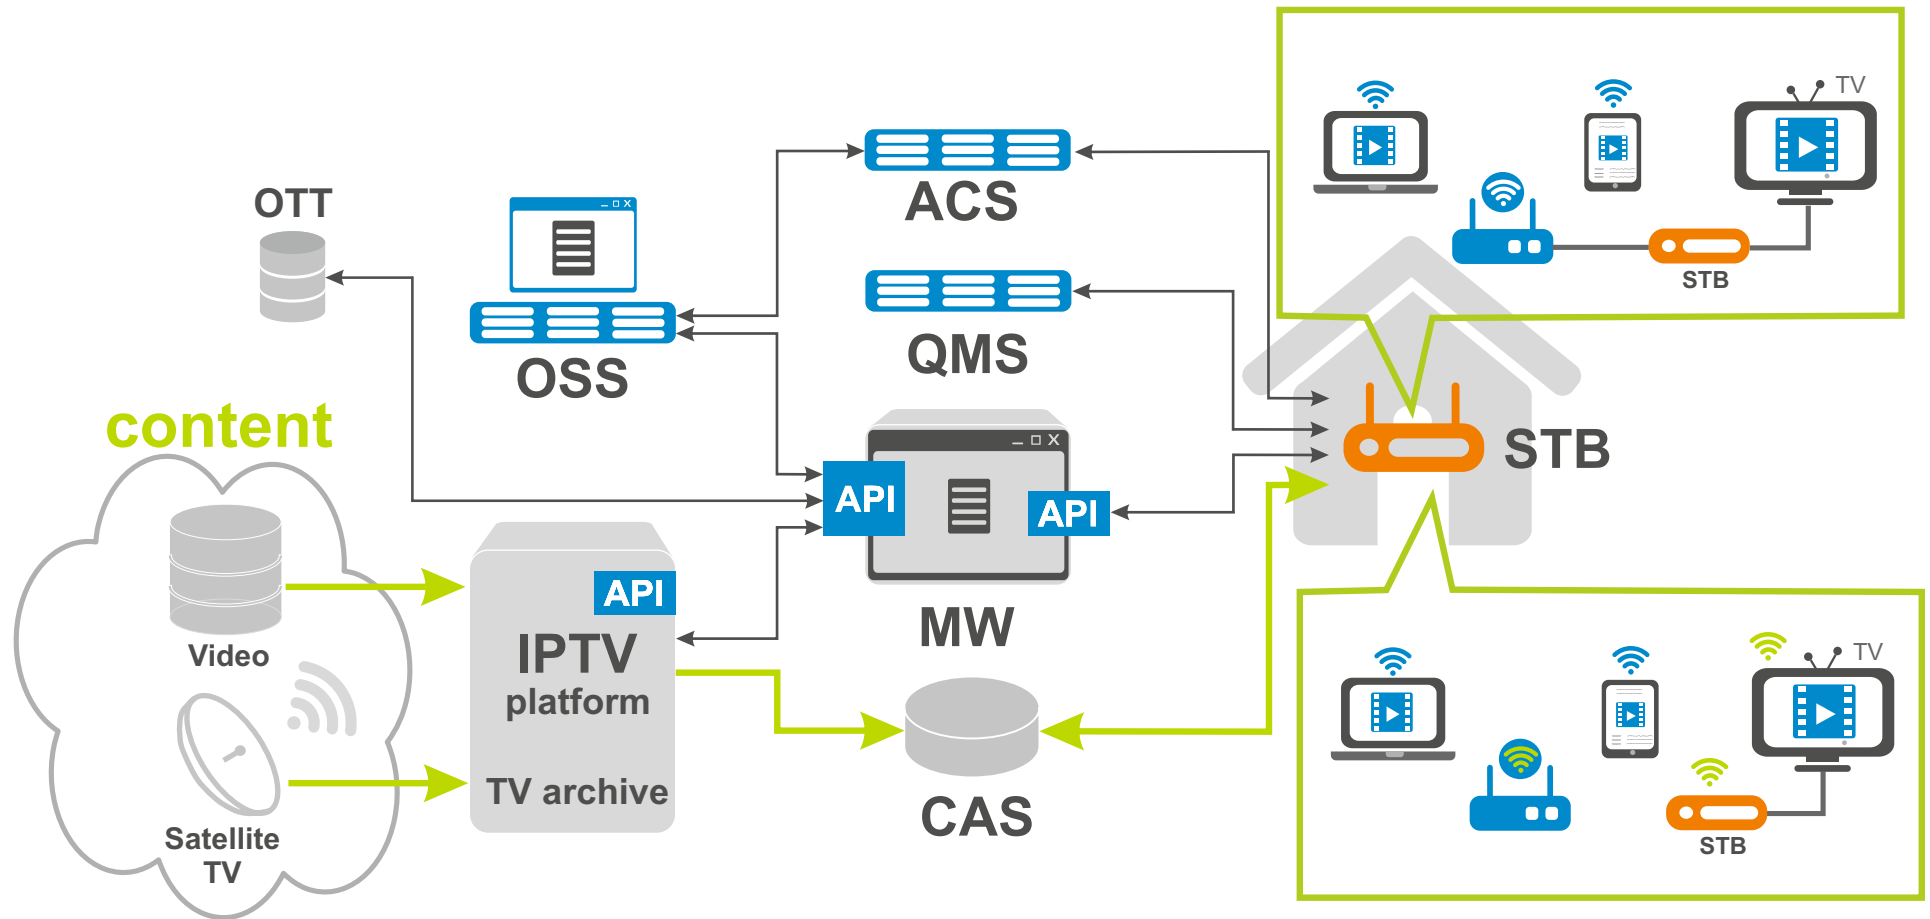

DIAGRAM OF SERVICE PROVISION