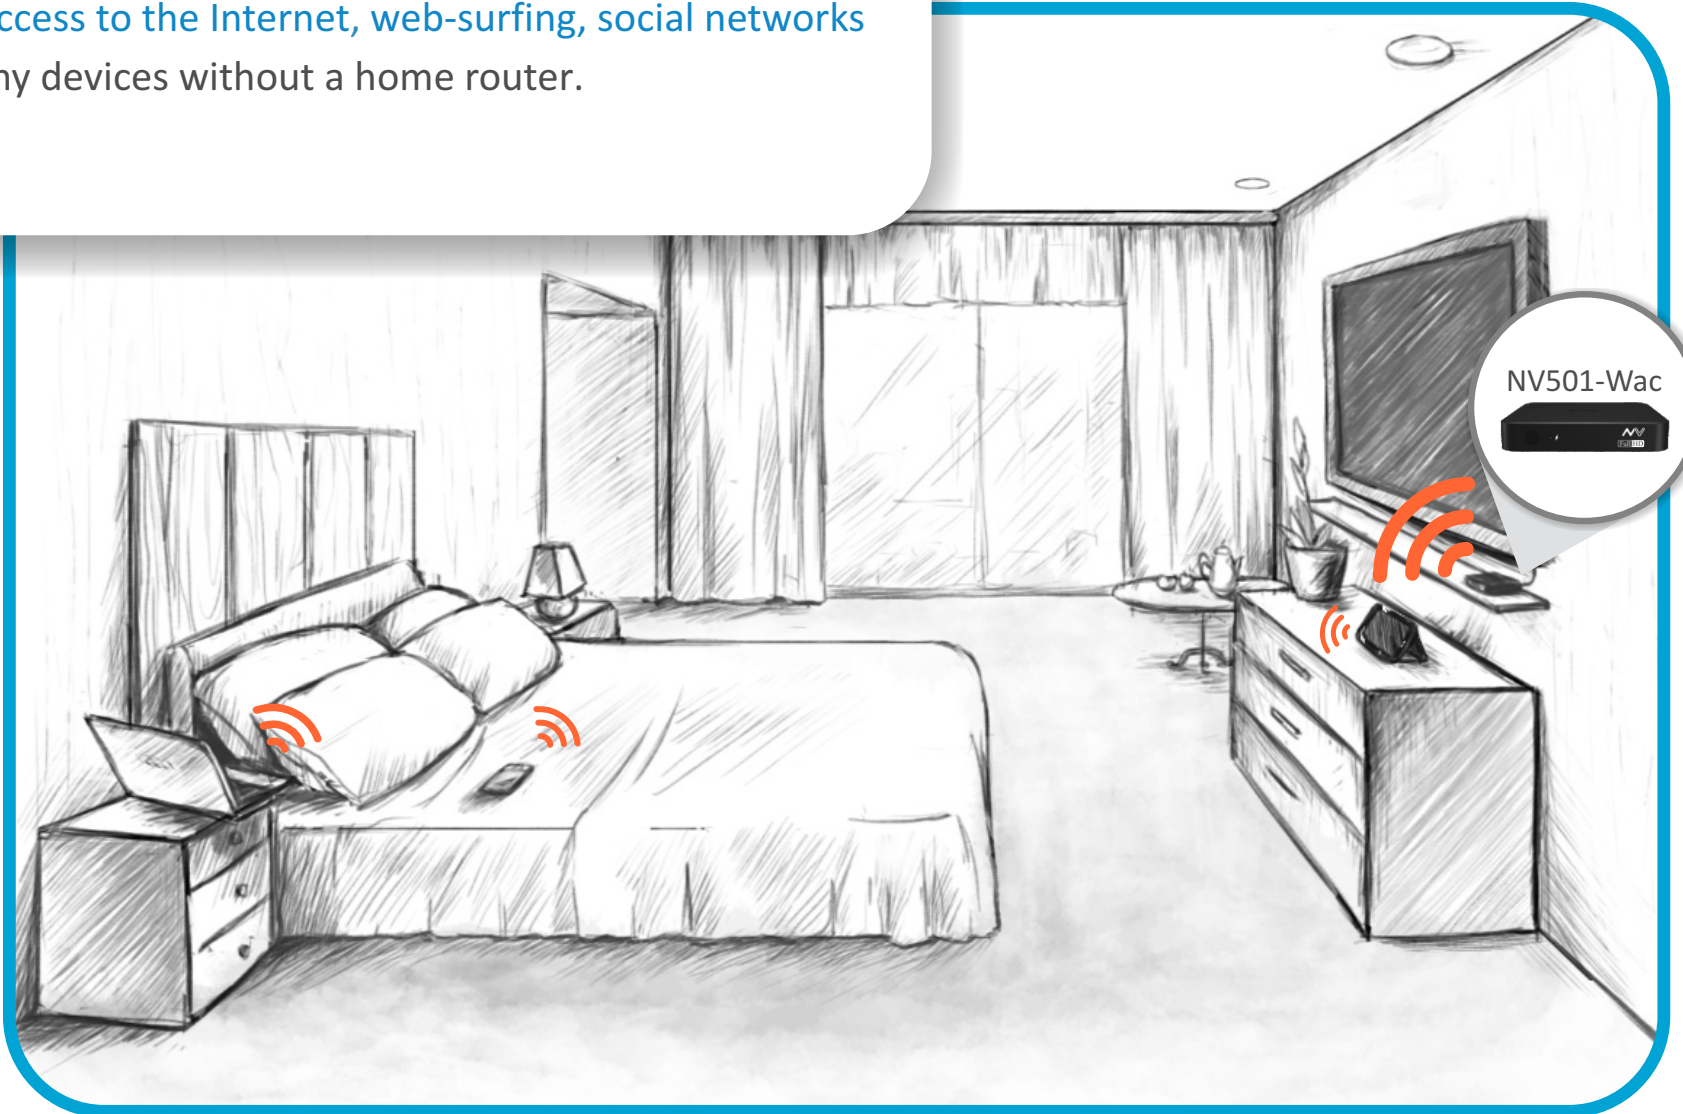

# Service quality

NV series set-top boxes combined with RG series home routers provide high-quality traffic transmission over Wi-Fi network and auto configuration of devices.

RG-34

RG-5421G-Wac

NTU-RG-1422G-Wac

# Service quality

NV-501-Wac supports up-to-date Wi-Fi standards: 802.11a/b/g/n/ac, works as access point at 2,4/5 GHz, providing access to the Internet, web-surfing, social networks etc. from any devices without a home router.