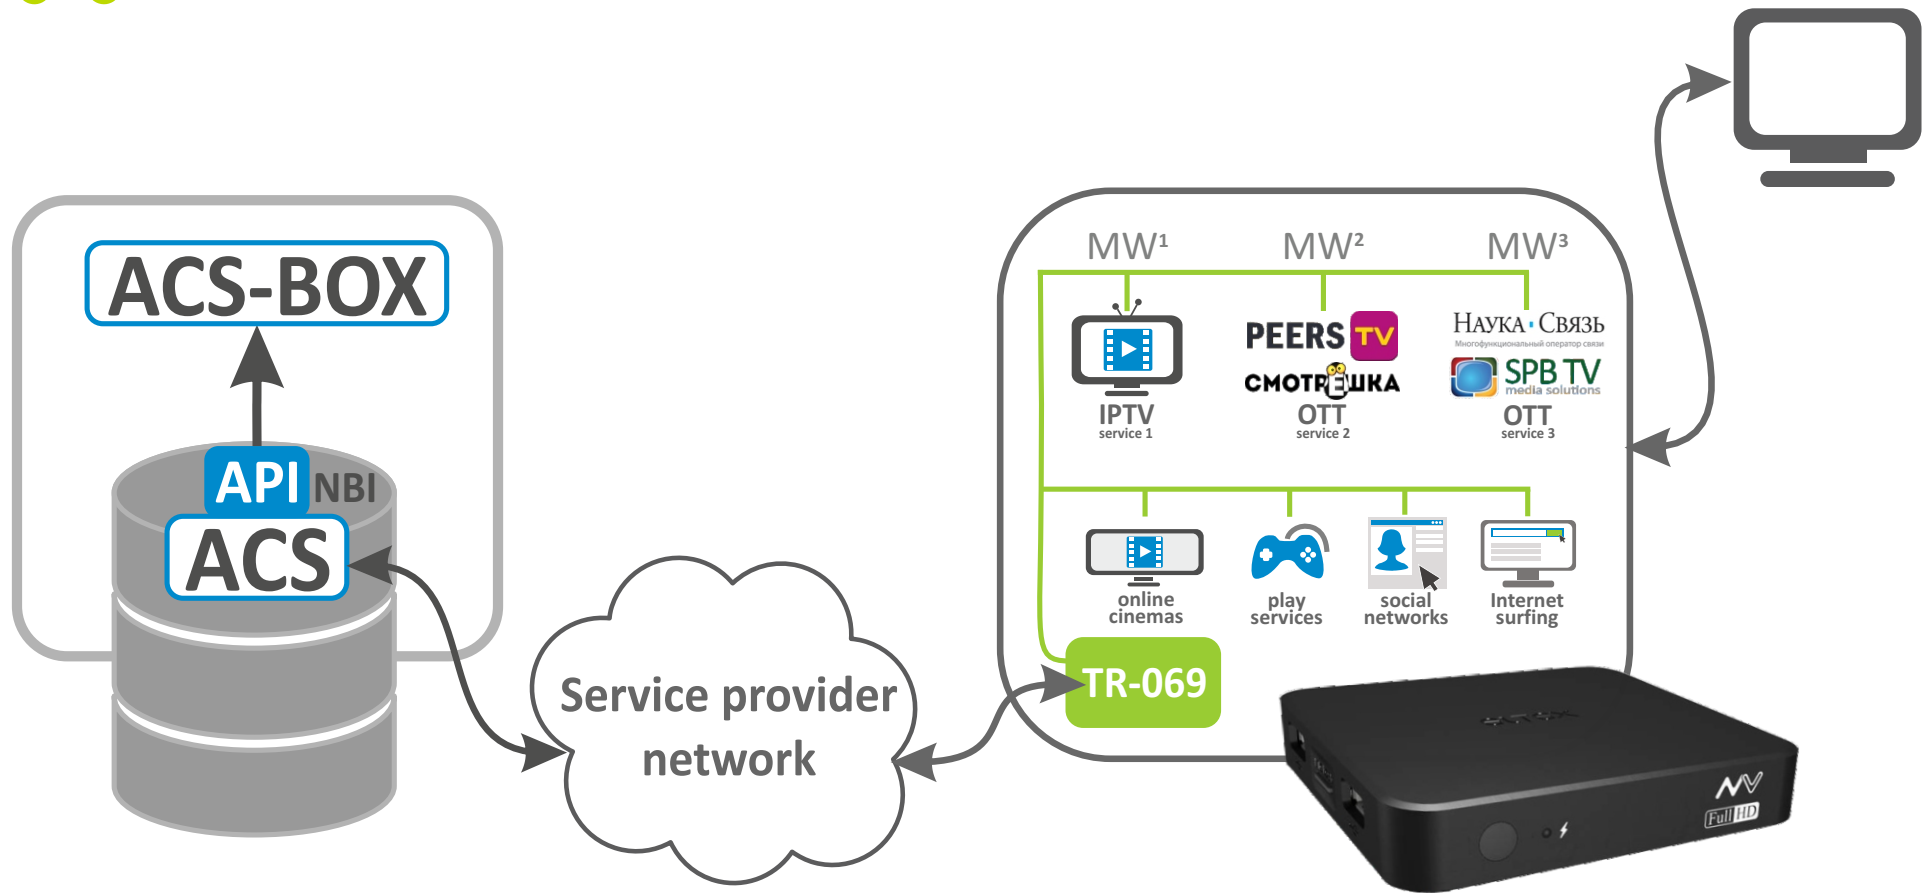

DIAGRAM OF SERVICE PROVISION

All components under service provider control

Seamless switching on other providers' services

Complex solutions, which include offers from different OTT providers

Flexibility

Easy switching between services