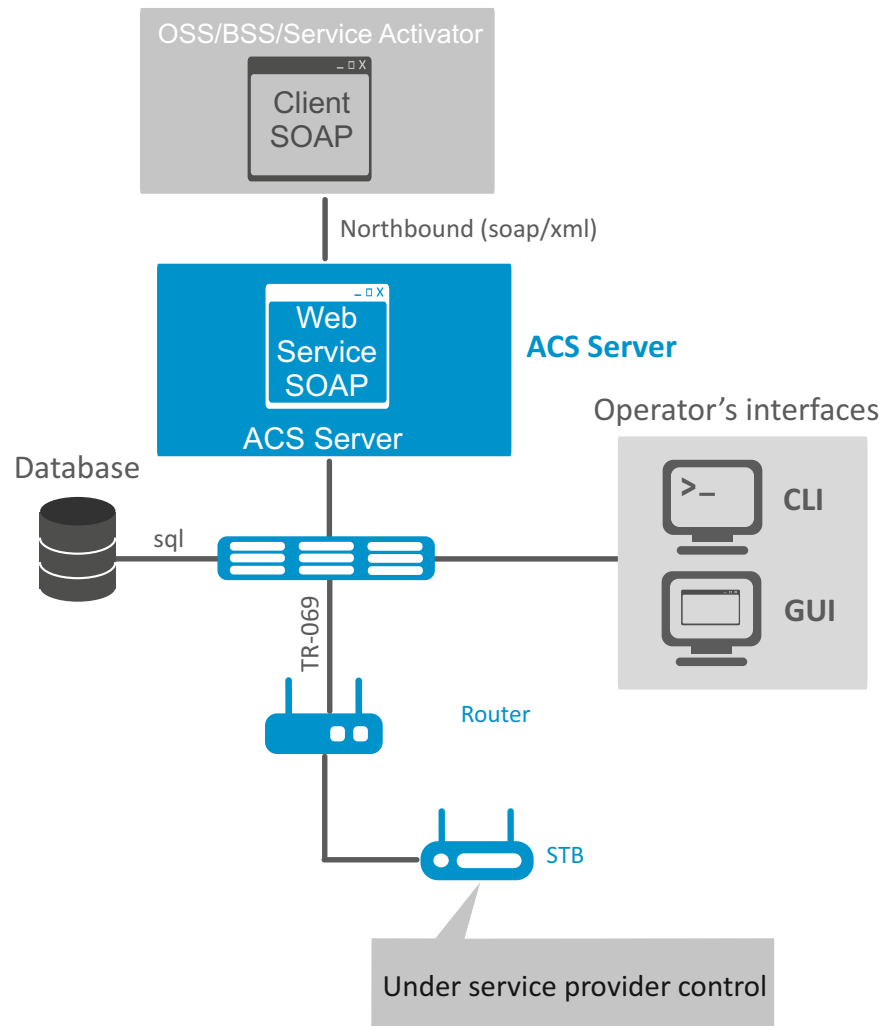

Wi-Fi 2x2 2,4 GHz 802.11n  
Wi-Fi 2x2 5GHz 802.11ac

Wi-Fi 2x2 2,4GHz 802.11n  
Wi-Fi 3x3 5 GHz+ 802.11ac

3G/4G modem support

## ELTEX. ACS - subscriber device management system

**ACS** (Auto configuration system) is a multifunctional software, that provides remote management of IPTV set-top boxes and other devices via TR-069 specification.

- Auto-configuration and dynamic setting up
- Centralized firmware update
- State and performance monitoring
- Diagnostics
- Creation of scheduled tasks

«Eltex.QMS» system allows real time control of content parameters and guaranteed delivery, so that service providers might reduce time and means spent on searching and fixing causes of service deterioration.